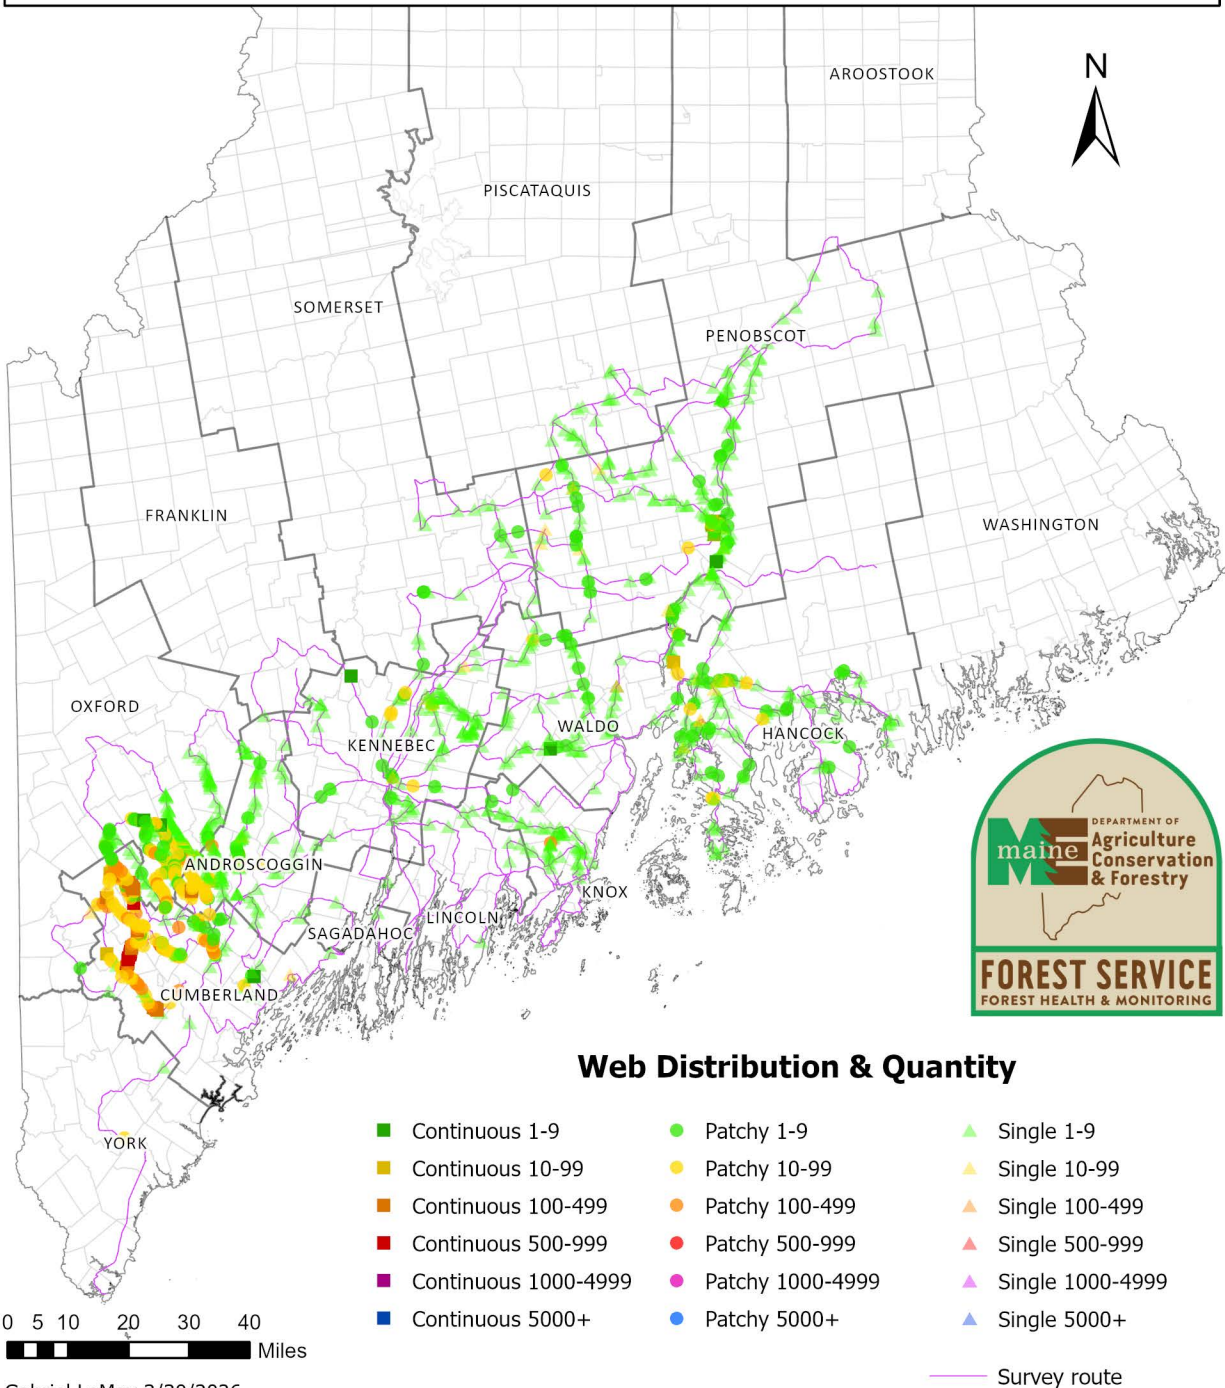

2026 Browntail Moth Winter Web Survey

Web Distribution & Quantity

- | | | |
|------------------------|--------------------|--------------------|
| ■ Continuous 1-9 | ● Patchy 1-9 | ▲ Single 1-9 |
| ■ Continuous 10-99 | ● Patchy 10-99 | ▲ Single 10-99 |
| ■ Continuous 100-499 | ● Patchy 100-499 | ▲ Single 100-499 |
| ■ Continuous 500-999 | ● Patchy 500-999 | ▲ Single 500-999 |
| ■ Continuous 1000-4999 | ● Patchy 1000-4999 | ▲ Single 1000-4999 |
| ■ Continuous 5000+ | ● Patchy 5000+ | ▲ Single 5000+ |

— Survey route

Gabriel.LeMay 3/30/2026

BTM_winterweb_2026